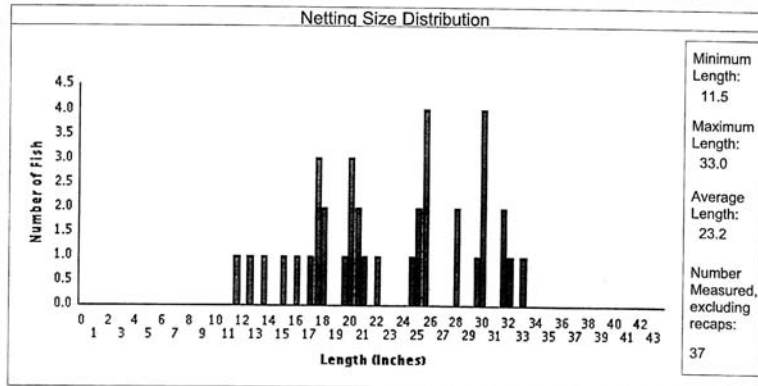

Survey Information
 Survey Dates: Apr. 1, 2008 to Apr. 22, 2008
 Gear Types: FYKE NET Survey Type: FISHERIES ASSESSMENTS LAKES EARLY SPRING WAE MUE
 WDR Survey ID: 6413384

NORTHERN PIKE

Netting Relative Abundance

Total Catch	37
Total Number of Net Nights:	138
Catch per Net Night:	.27

Proportional Stock Density (PSD)

Stock Size (in): 14	Quality Size (in): 21
Measured Fish Count, Excluding Recaps:	37
Count of Fish >= Stock Size:	34
Count of Fish >= Quality Size:	20
PSD:	59