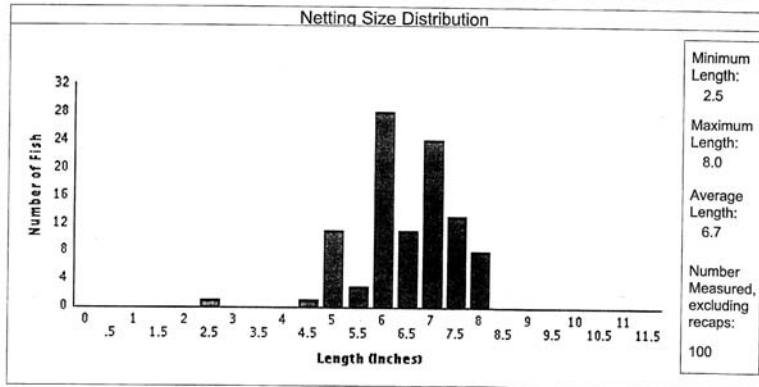

Acres: Shoreline miles: Maximum Depth (feet):

Fish Stocking History				
Year	Species	Strain	Age Class	Number Fish Stocked
2001	SMALLMOUTH BASS	UNSPECIFIED	SMALL FINGERLING	21,000
2002	SMALLMOUTH BASS	UNSPECIFIED	LARGE FINGERLING	9,674
2003	SMALLMOUTH BASS	UNSPECIFIED	LARGE FINGERLING	4,950
2004	SMALLMOUTH BASS	UNSPECIFIED	LARGE FINGERLING	15,440
2010	WALLEYE	ROCK-FOX	SMALL FINGERLING	29,435

BLUEGILL

Netting Relative Abundance	
Total Catch	2,973
Total Number of Net Nights:	138
Catch per Net Night:	21.54
Proportional Stock Density (PSD)	
Stock Size (in): 3	Quality Size (in): 6
Measured Fish Count, Excluding Recaps:	100
Count of Fish >= Stock Size:	99
Count of Fish >= Quality Size:	84
PSD:	85