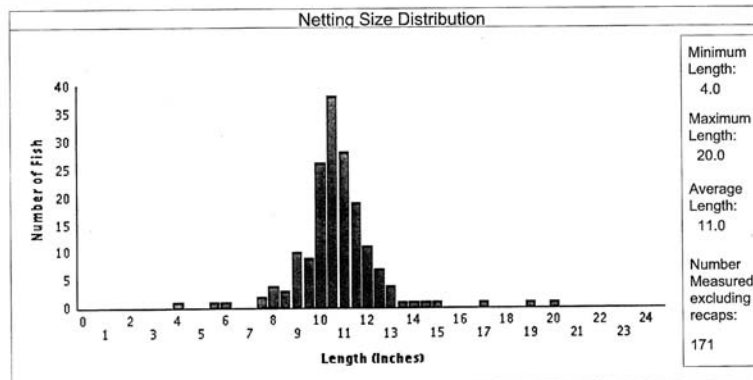

Survey Information
 Survey Dates: Apr. 1, 2008 to Apr. 22, 2008
 WDNR Survey ID: 6413384
 Gear Types: FYKE NET Survey Type: FISHERIES ASSESSMENTS LAKES EARLY SPRING WAE MUE

LARGEMOUTH BASS

Netting Relative Abundance

Total Catch	171
Total Number of Net Nights:	138
Catch per Net Night:	1.24

Proportional Stock Density (PSD)

Stock Size (in): 8	Quality Size (in): 12
Measured Fish Count, Excluding Recaps:	171
Count of Fish >= Stock Size:	166
Count of Fish >= Quality Size:	29
PSD:	17