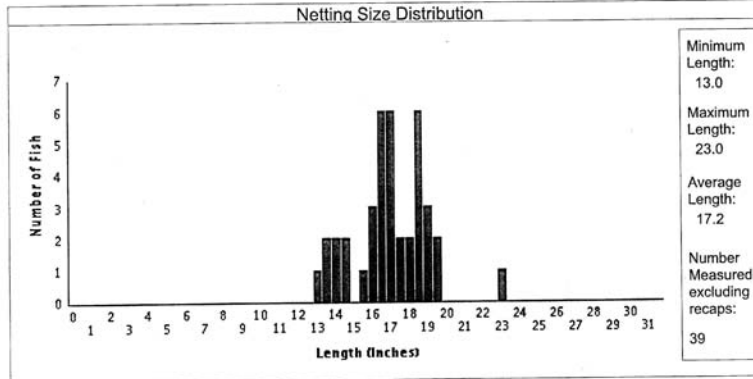

Survey Information
 Survey Dates: Apr. 1, 2008 to Apr. 22, 2008
 WDNR Survey ID: 6413384
 Gear Types: FYKE NET Survey Type: FISHERIES ASSESSMENTS LAKES EARLY SPRING WAE MUE

WALLEYE

Netting Relative Abundance

Total Catch	39
Total Number of Net Nights:	138
Catch per Net Night:	.28

Proportional Stock Density (PSD)

Stock Size (in): 10	Quality Size (in): 15
Measured Fish Count, Excluding Recaps:	39
Count of Fish >= Stock Size:	39
Count of Fish >= Quality Size:	32
PSD:	82