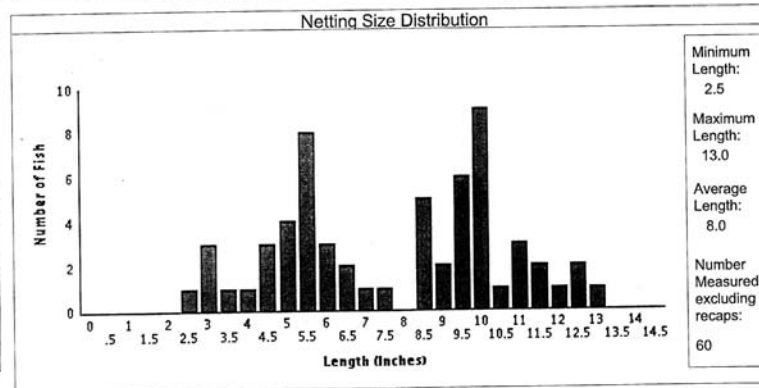

BLUEGILL

Netting Relative Abundance	
Total Catch	2,973
Total Number of Net Nights:	138
Catch per Net Night:	21.54
Proportional Stock Density (PSD)	
Stock Size (in): 3	Quality Size (in): 6
Measured Fish Count, Excluding Recaps:	100
Count of Fish >= Stock Size:	99
Count of Fish >= Quality Size:	84
PSD:	85

BLACK CRAPPIE

Netting Relative Abundance	
Total Catch	60
Total Number of Net Nights:	138
Catch per Net Night:	.43
Proportional Stock Density (PSD)	
Stock Size (in): 5	Quality Size (in): 8
Measured Fish Count, Excluding Recaps:	60
Count of Fish >= Stock Size:	51
Count of Fish >= Quality Size:	32
PSD:	63