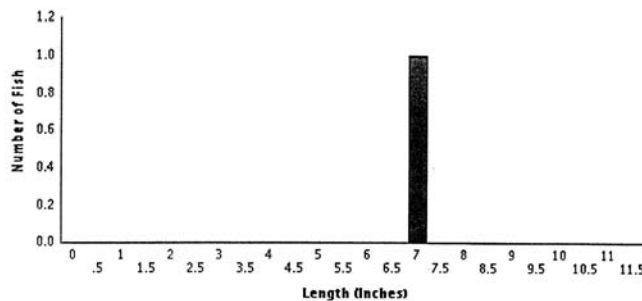

Netting Size Distribution

Minimum Length: 4.0
Maximum Length: 11.0
Average Length: 6.0
Number Measured, excluding recaps: 137

WISCONSIN DNR FISHERIES INFORMATION SHEET

County: WALWORTH
Lake Name: LAUDERDALE LAKES
WBIC: 755500
Survey Year: 2008

WDNR Fish Biologist Contact Information

Doug Welch - Sturtevant - 262-884-2364

Lake Characteristics

Lake Type: UNKNOWN UNKNOWN
Acres: Shoreline miles: Maximum Depth (feet):

Survey Information

Survey Dates: Apr. 1, 2008 to Apr. 22, 2008
Gear Types: FYKE NET Survey Type: FISHERIES ASSESSMENTS LAKES EARLY
SPRING WAE MUE

WDNR Survey ID: 6413384

GREEN SUNFISH

Netting Relative Abundance

Total Catch: 2
Total Number of Net Nights: 138
Catch per Net Night: .01

Netting Size Distribution

Minimum Length: 7.0
Maximum Length: 7.0
Average Length: 7.3
Number Measured, excluding recaps: 1