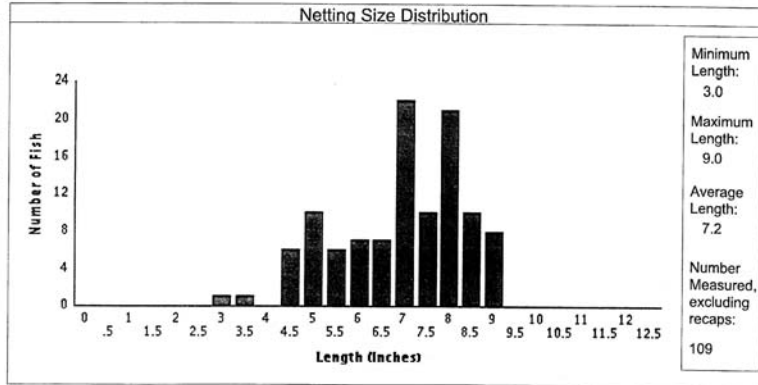

Total Catch	600
Total Number of Net Nights:	138
Catch per Net Night:	4.35

Proportional Stock Density (PSD)

Stock Size (in): 4	Quality Size (in): 7
Measured Fish Count, Excluding Recaps:	109
Count of Fish >= Stock Size:	107
Count of Fish >= Quality Size:	71
PSD:	66