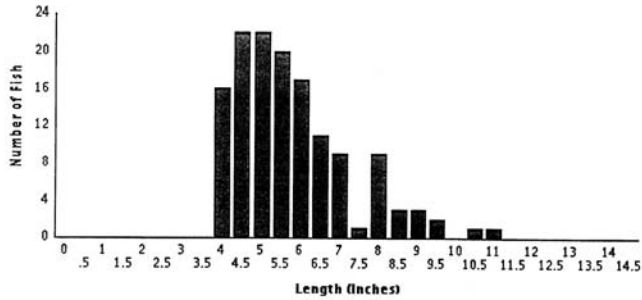

WDNR Survey ID: 6413384

YELLOW PERCH

Netting Relative Abundance

Total Catch: 473
Total Number of Net Nights: 138
Catch per Net Night: 3.43

Proportional Stock Density (PSD)

Stock Size (in): 5 Quality Size (in): 8
Measured Fish Count, Excluding Recaps: 137
Count of Fish >= Stock Size: 99
Count of Fish >= Quality Size: 19
PSD: 19

Netting Size Distribution

Minimum Length: 4.0
Maximum Length: 11.0
Average Length: 6.0
Number Measured, excluding recaps: 137

WISCONSIN DNR FISHERIES INFORMATION SHEET

County: WALWORTH
Lake Name: LAUDERDALE LAKES
WBIC: 755500
Survey Year: 2008